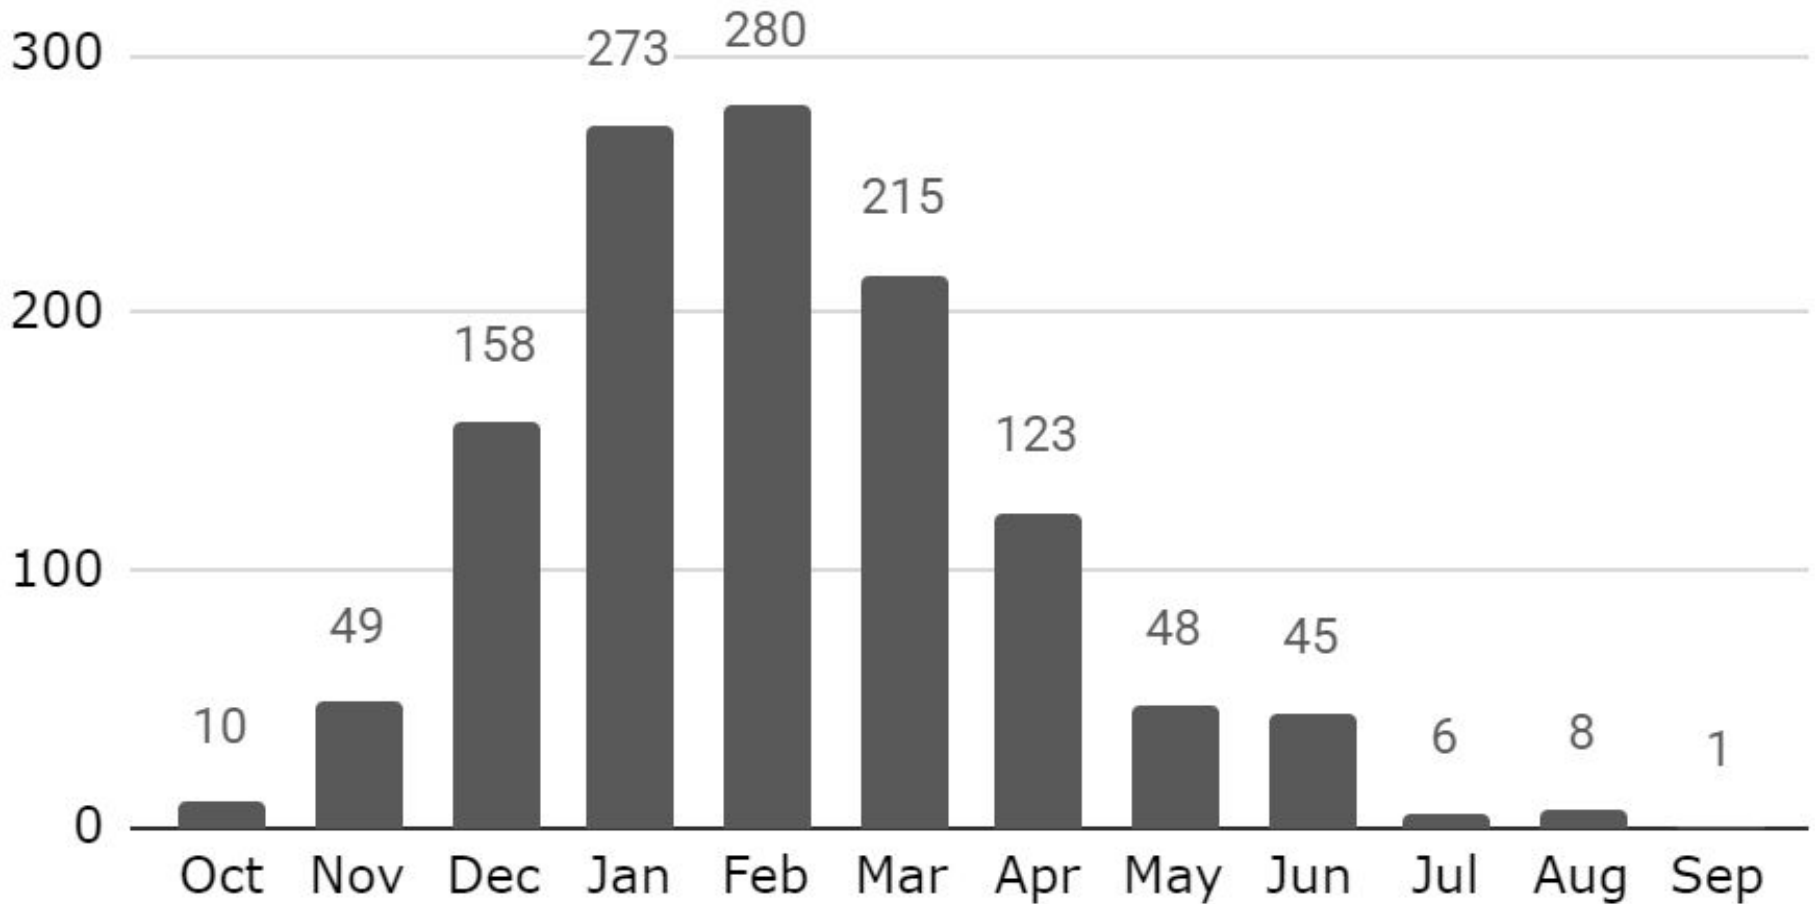

US Avalanche Fatalities by Month 1950-51 to 2022-23

CAIC
Colorado Avalanche
Information Center