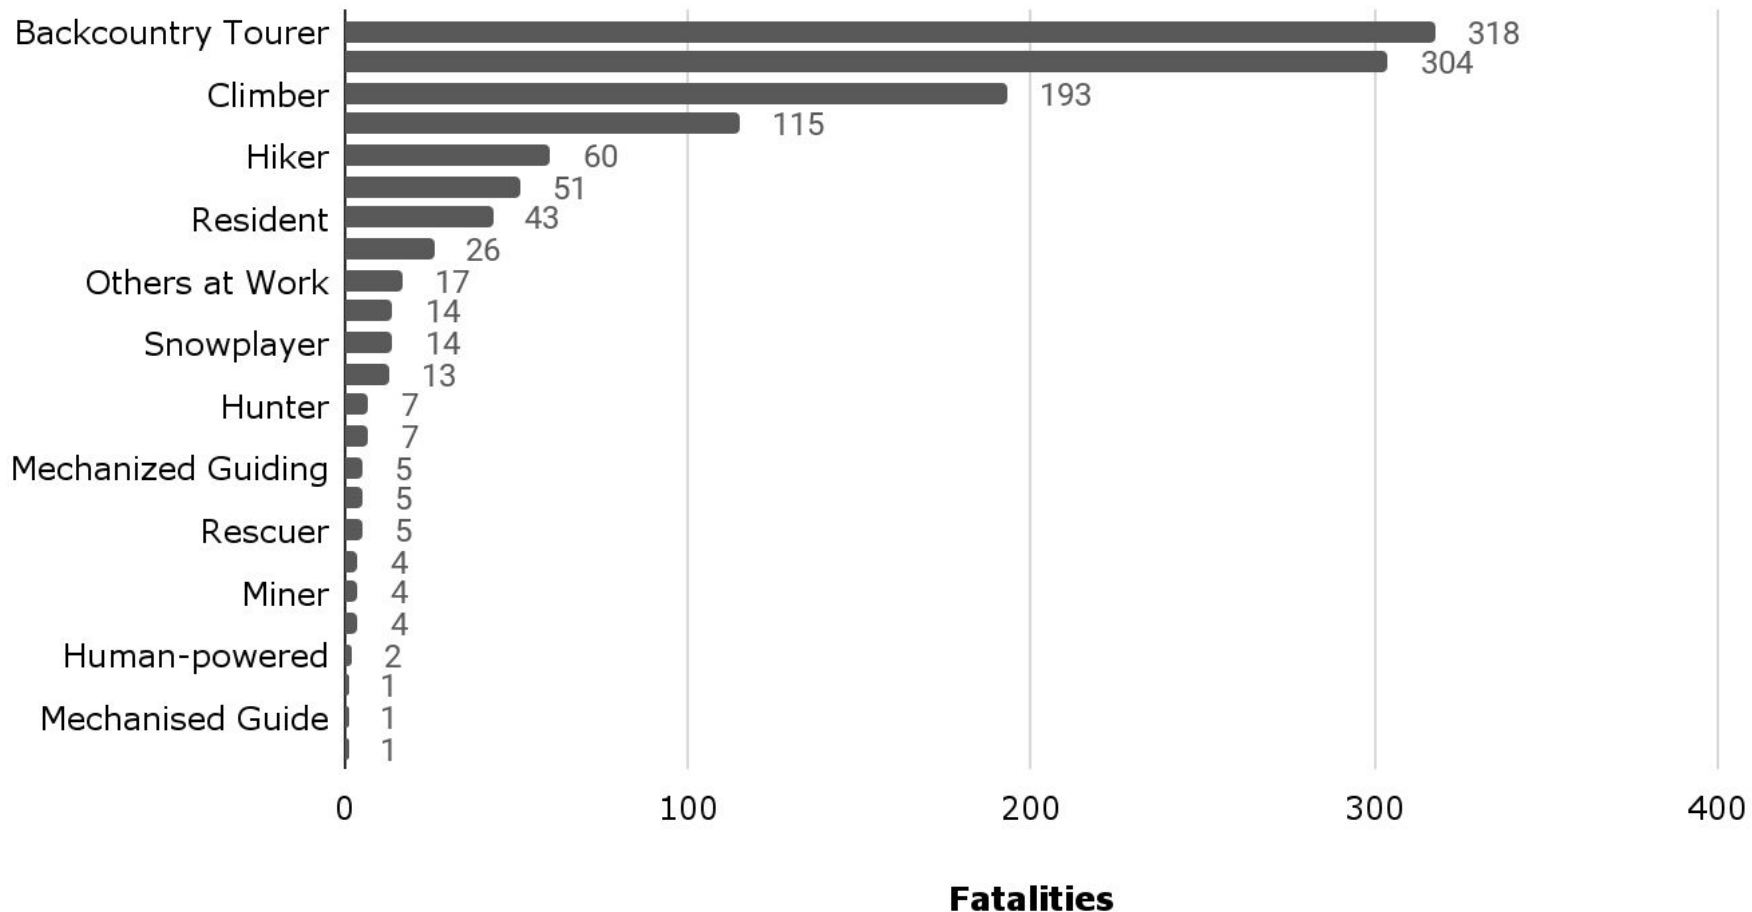

US Avalanche Fatalities by Avalanche Year 1950-51 to 2022-23

■ Annual Fatalities — 5 Year average

CAIC
Colorado Avalanche
Information Center

US Avalanche Fatalities by Avalanche Year 2003-04 to 2022-23

■ Annual Fatalities — 5 Year average

CAIC
Colorado Avalanche
Information Center

US Avalanche Fatalities by State 1950-51 to 2022-23

US Avalanche Fatalities by State 2013-14 to 2022-23

US Avalanche Fatalities by Avalanche Year 1950-51 to 2022-23

CAIC
Colorado Avalanche
Information Center

Colorado Avalanche Fatalities by Avalanche Year 1950-51 to 2022-23

US Avalanche Fatalities by Activity 1950-51 to 2022-23

US Avalanche Fatalities by Activity 2013-14 to 2022-23