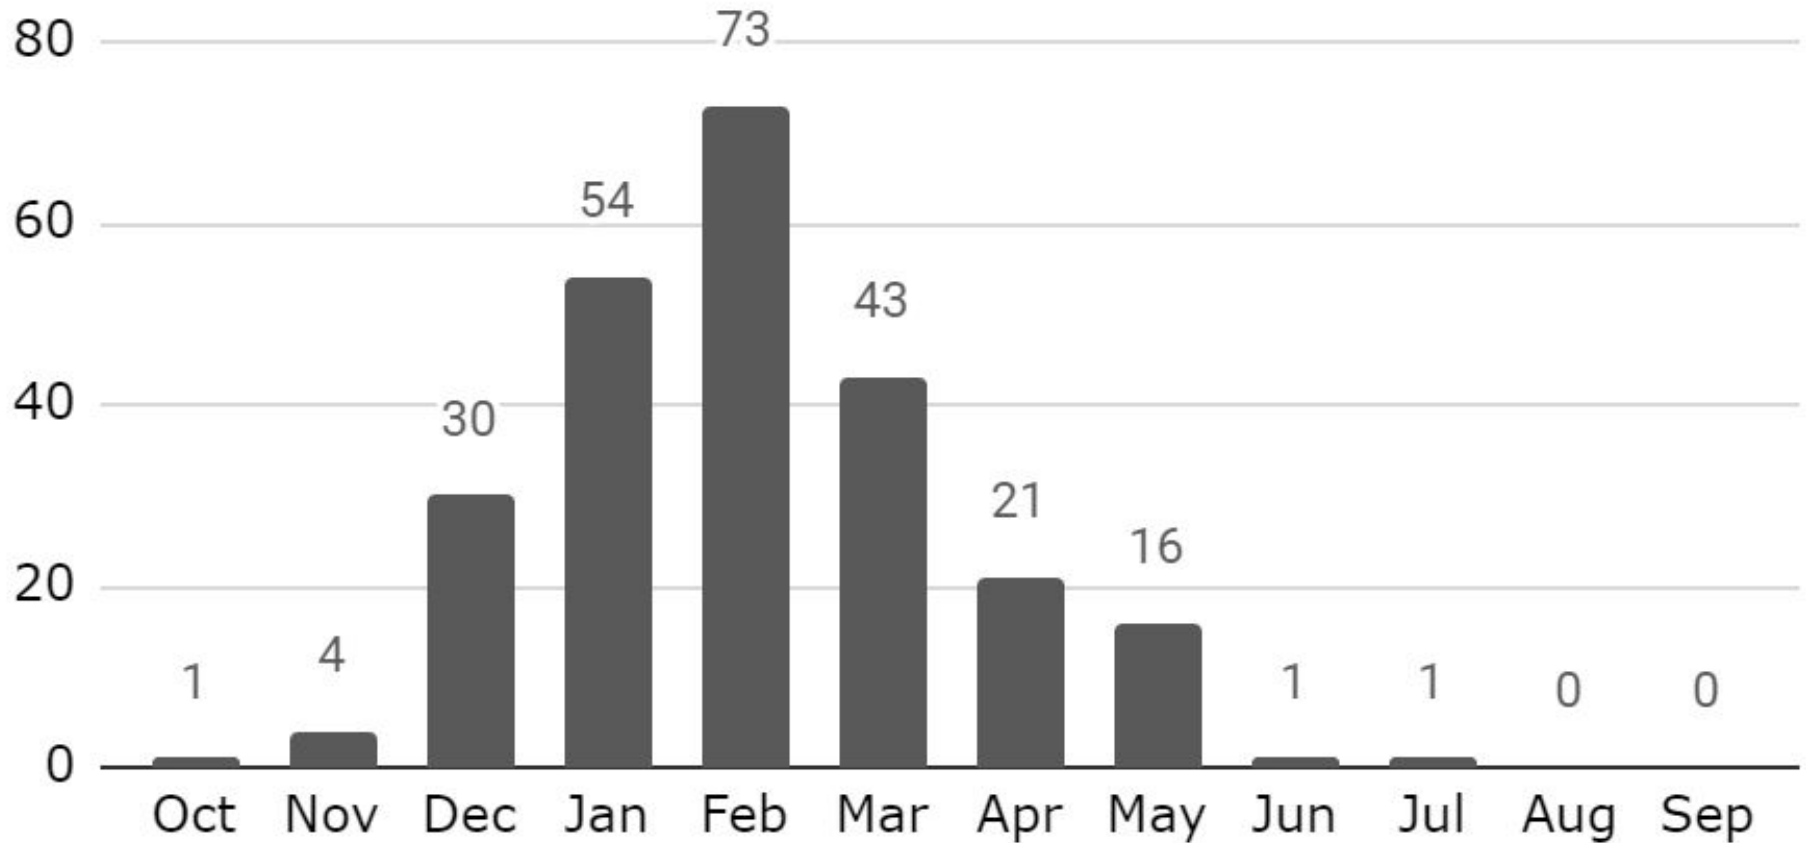

US Avalanche Fatalities by Month 2013-14 to 2022-23