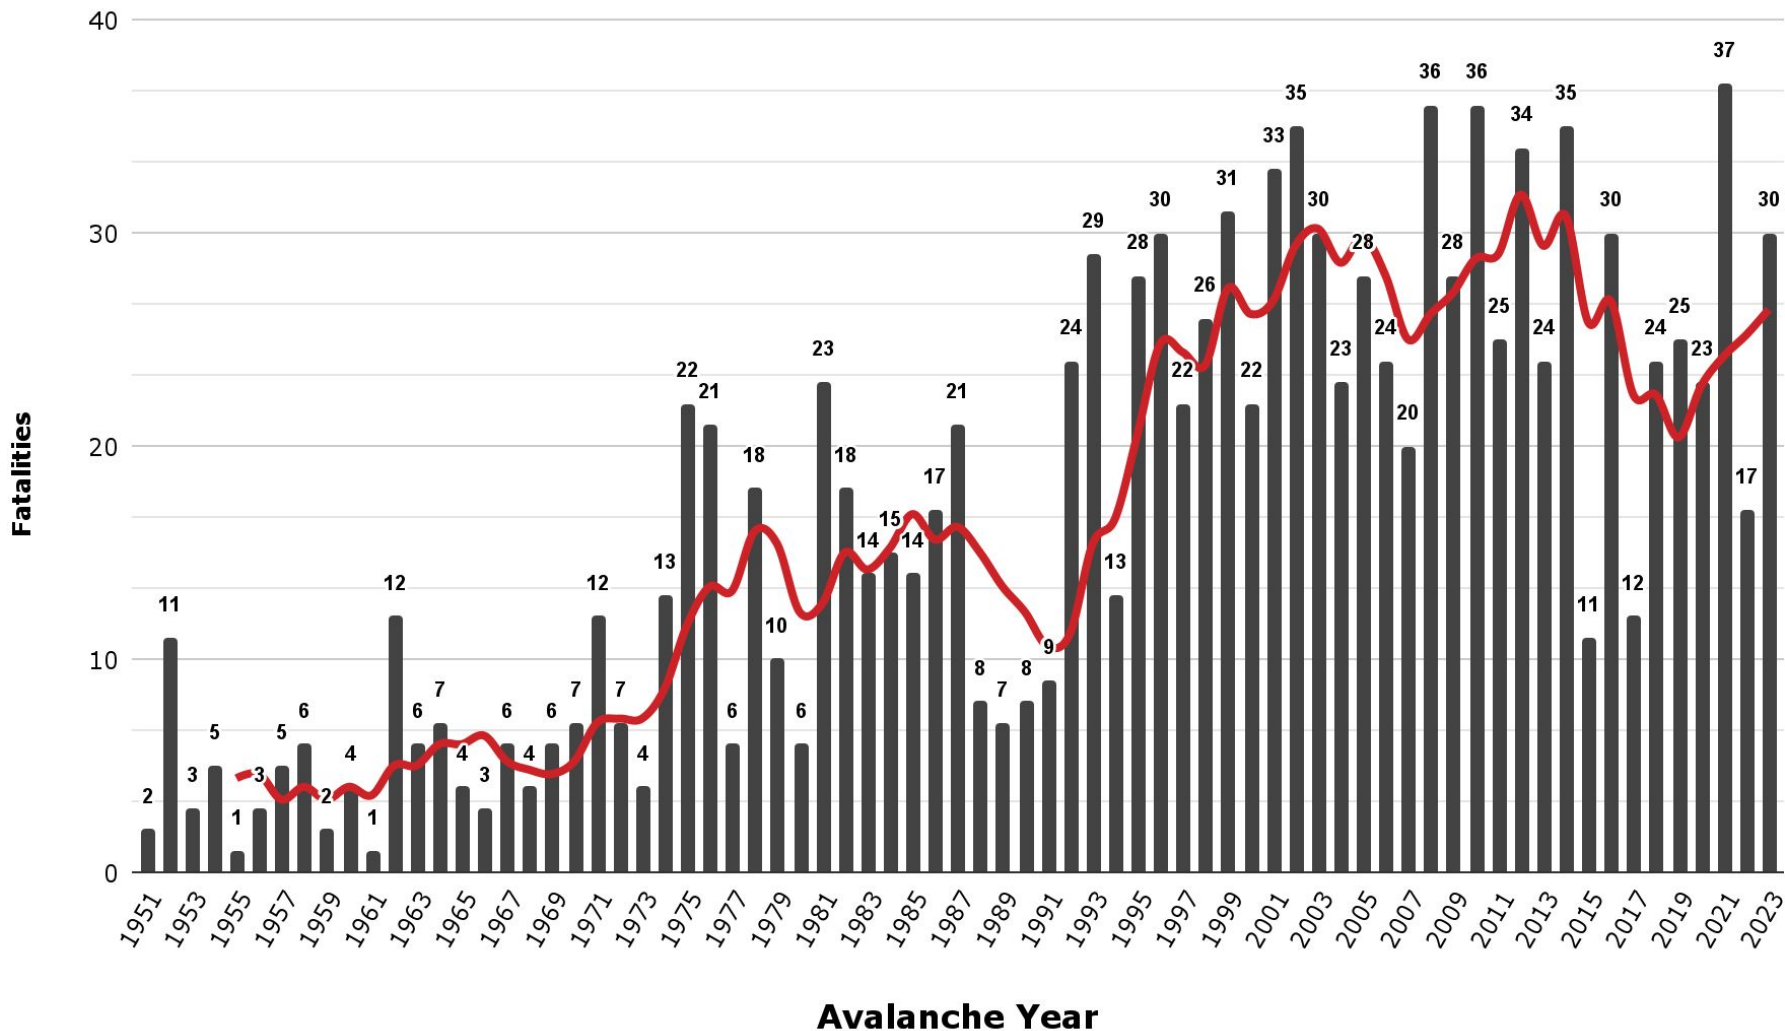

US Avalanche Fatalities by Avalanche Year 1950-51 to 2022-23

■ Annual Fatalities — 5 Year average

CAIC
Colorado Avalanche
Information Center

US Avalanche Fatalities by Avalanche Year 2003-04 to 2022-23

■ Annual Fatalities — 5 Year average

CAIC
Colorado Avalanche
Information Center

US Avalanche Fatalities by State 1950-51 to 2022-23

US Avalanche Fatalities by State 2013-14 to 2022-23

US Avalanche Fatalities by Avalanche Year 1950-51 to 2022-23

CAIC
Colorado Avalanche
Information Center

Colorado Avalanche Fatalities by Avalanche Year 1950-51 to 2022-23

US Avalanche Fatalities by Activity 1950-51 to 2022-23

US Avalanche Fatalities by Activity 2013-14 to 2022-23

Colorado Avalanche Fatalities by Month 2013-14 to 2022-23