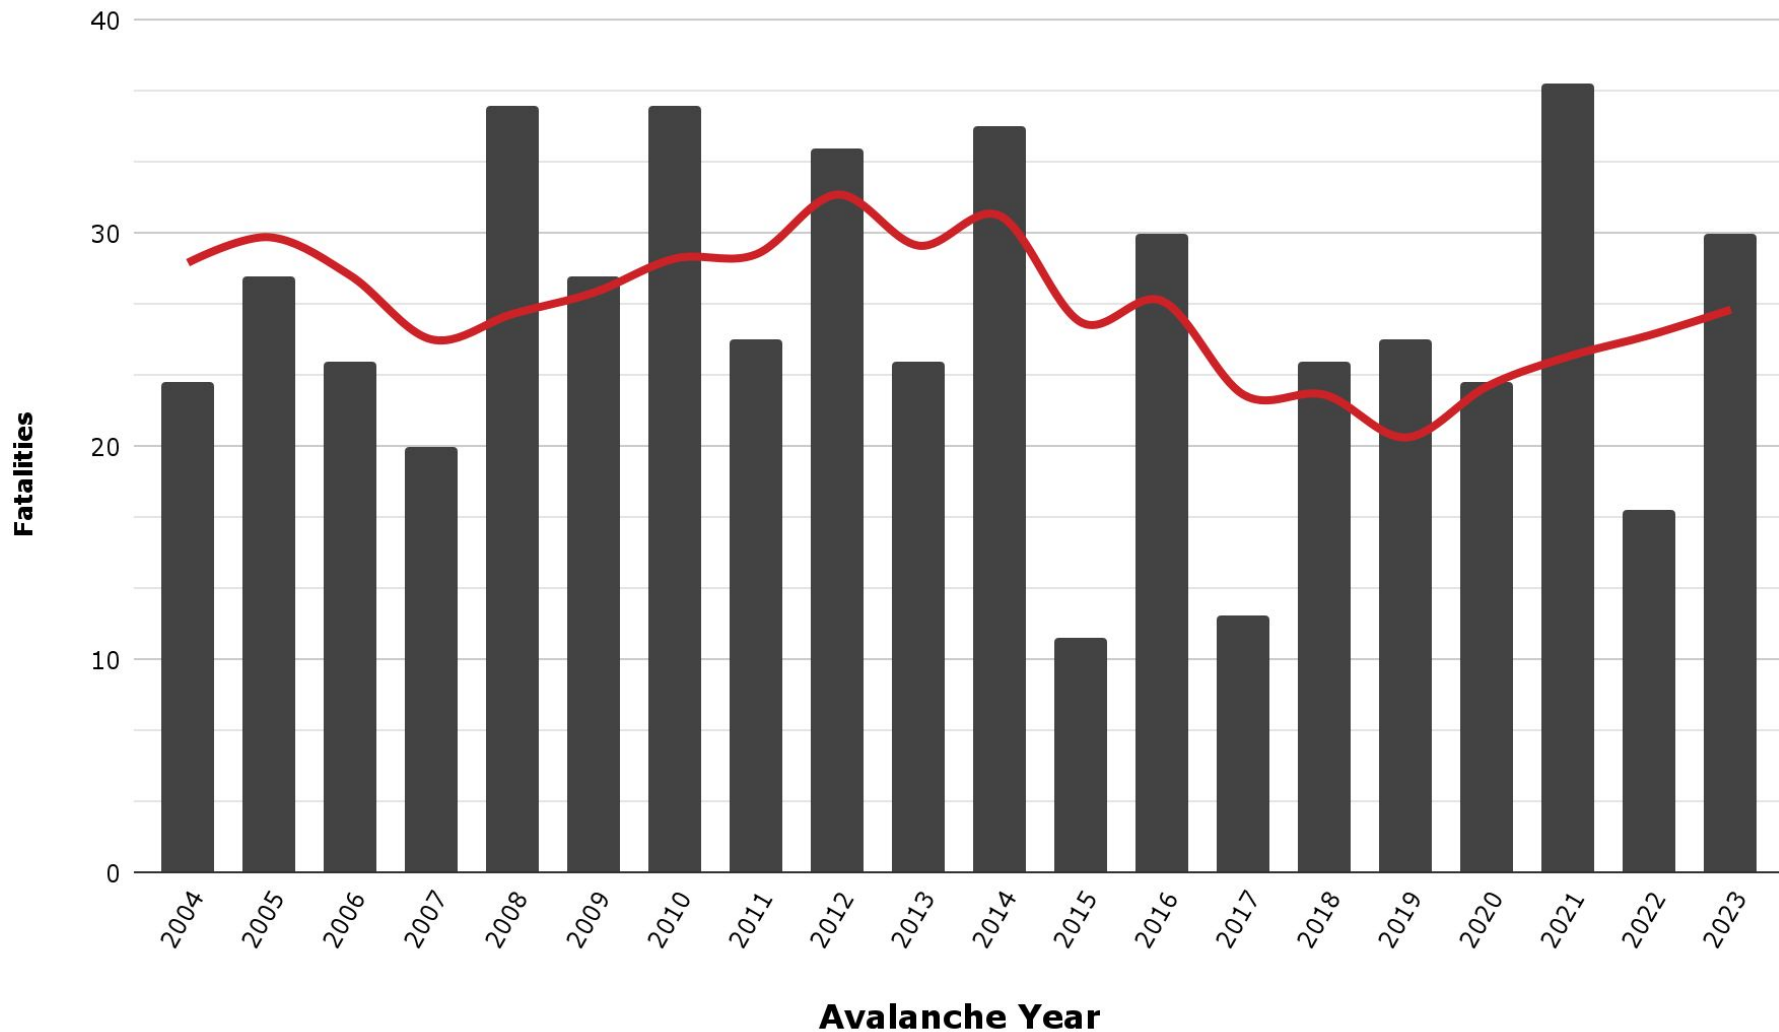

US Avalanche Fatalities by Avalanche Year 1950-51 to 2022-23

■ Annual Fatalities — 5 Year average

CAIC
Colorado Avalanche
Information Center

US Avalanche Fatalities by Avalanche Year 2003-04 to 2022-23

■ Annual Fatalities — 5 Year average

CAIC
Colorado Avalanche
Information Center

US Avalanche Fatalities by State 1950-51 to 2022-23

US Avalanche Fatalities by State 2013-14 to 2022-23

US Avalanche Fatalities by Avalanche Year 1950-51 to 2022-23

CAIC
Colorado Avalanche
Information Center

Colorado Avalanche Fatalities by Avalanche Year 1950-51 to 2022-23

US Avalanche Fatalities by Activity 1950-51 to 2022-23

US Avalanche Fatalities by Activity 2013-14 to 2022-23

Colorado Avalanche Fatalities by Month 2013-14 to 2022-23