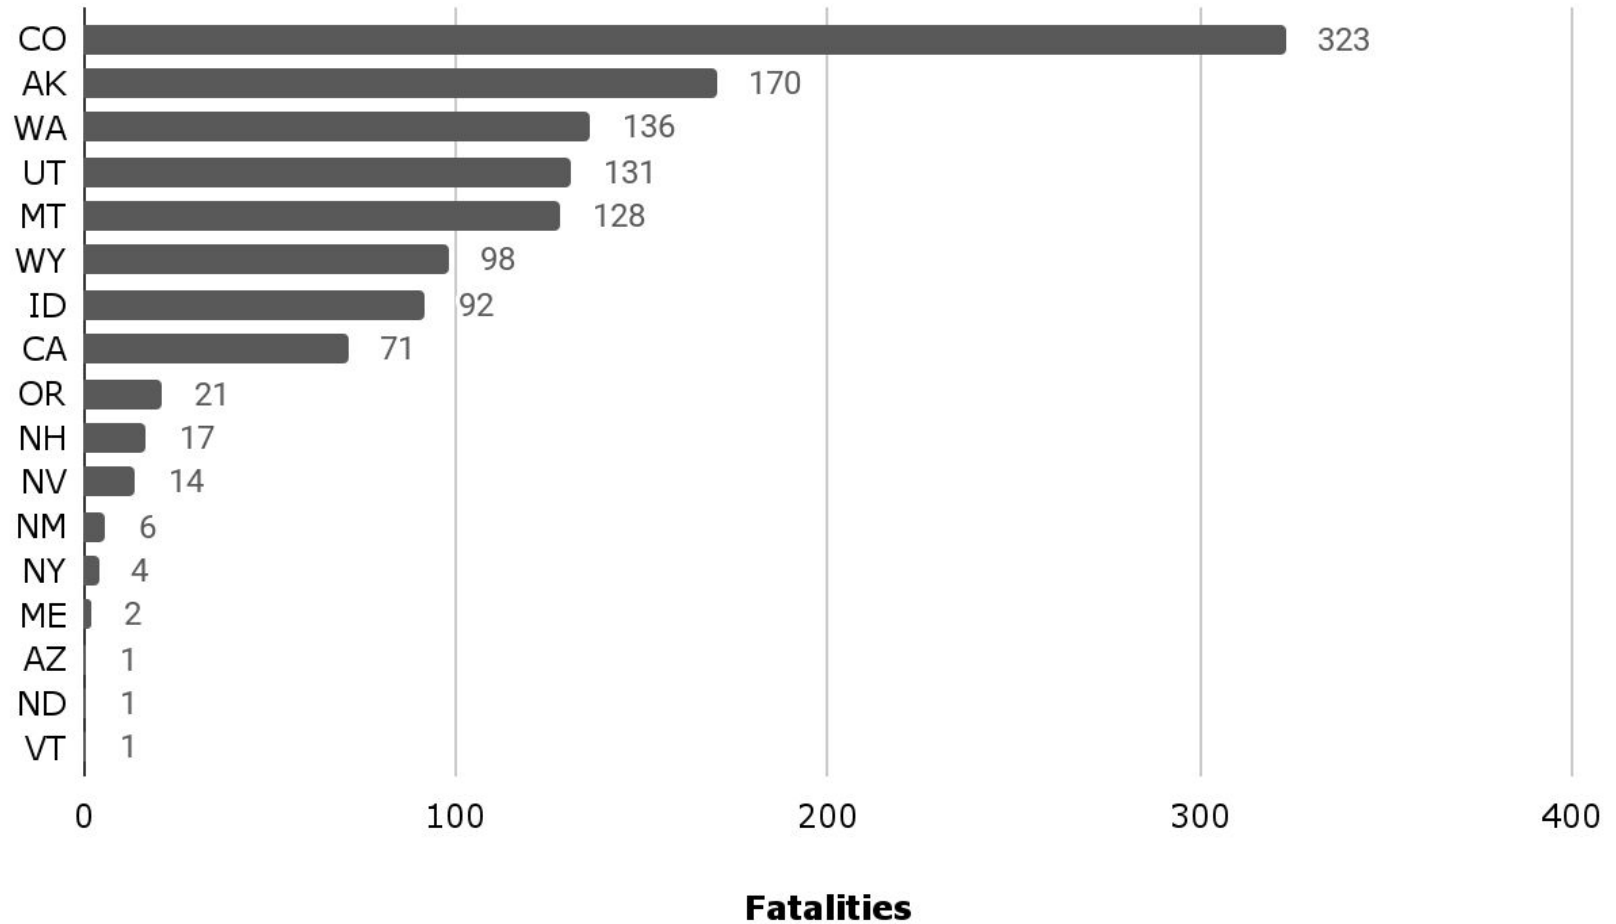

US Avalanche Fatalities by Avalanche Year 1950-51 to 2022-23

■ Annual Fatalities — 5 Year average

CAIC
Colorado Avalanche
Information Center

US Avalanche Fatalities by Avalanche Year 2003-04 to 2022-23

■ Annual Fatalities — 5 Year average

CAIC
Colorado Avalanche
Information Center

US Avalanche Fatalities by State 1950-51 to 2022-23

US Avalanche Fatalities by State 2013-14 to 2022-23

US Avalanche Fatalities by Avalanche Year 1950-51 to 2022-23