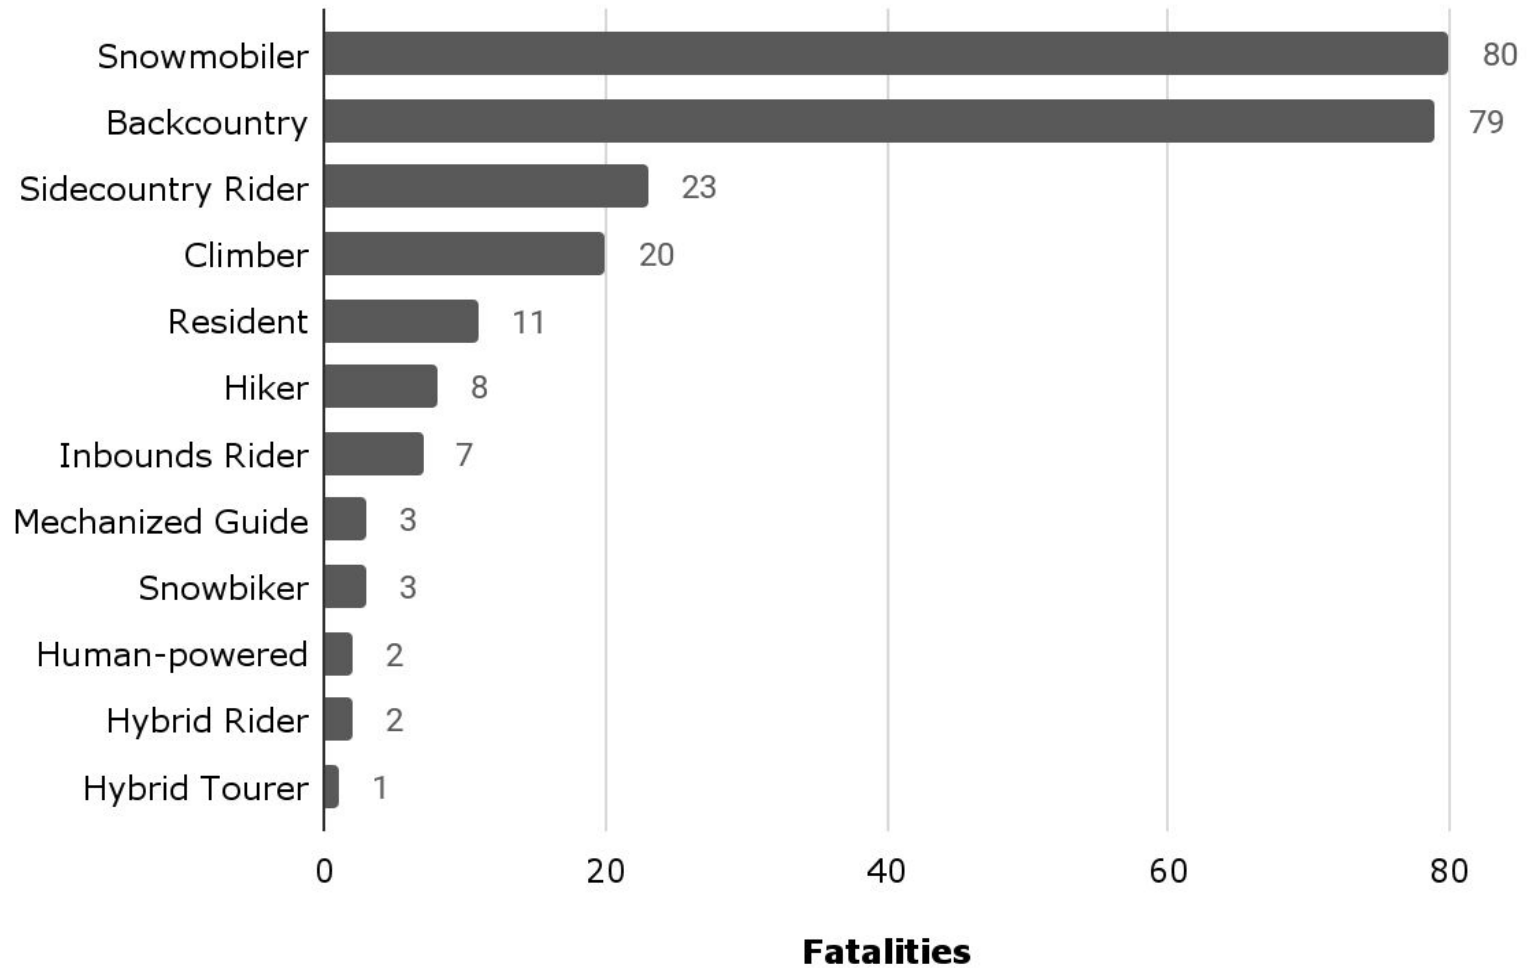

US Avalanche Fatalities by Avalanche Year 1950-51 to 2022-23

■ Annual Fatalities — 5 Year average

CAIC
Colorado Avalanche
Information Center

US Avalanche Fatalities by Avalanche Year 2003-04 to 2022-23

■ Annual Fatalities — 5 Year average

CAIC
Colorado Avalanche
Information Center

US Avalanche Fatalities by State 1950-51 to 2022-23

US Avalanche Fatalities by State 2013-14 to 2022-23

US Avalanche Fatalities by Avalanche Year 1950-51 to 2022-23

CAIC
Colorado Avalanche
Information Center

Colorado Avalanche Fatalities by Avalanche Year 1950-51 to 2022-23

US Avalanche Fatalities by Activity 1950-51 to 2022-23

US Avalanche Fatalities by Activity 2013-14 to 2022-23