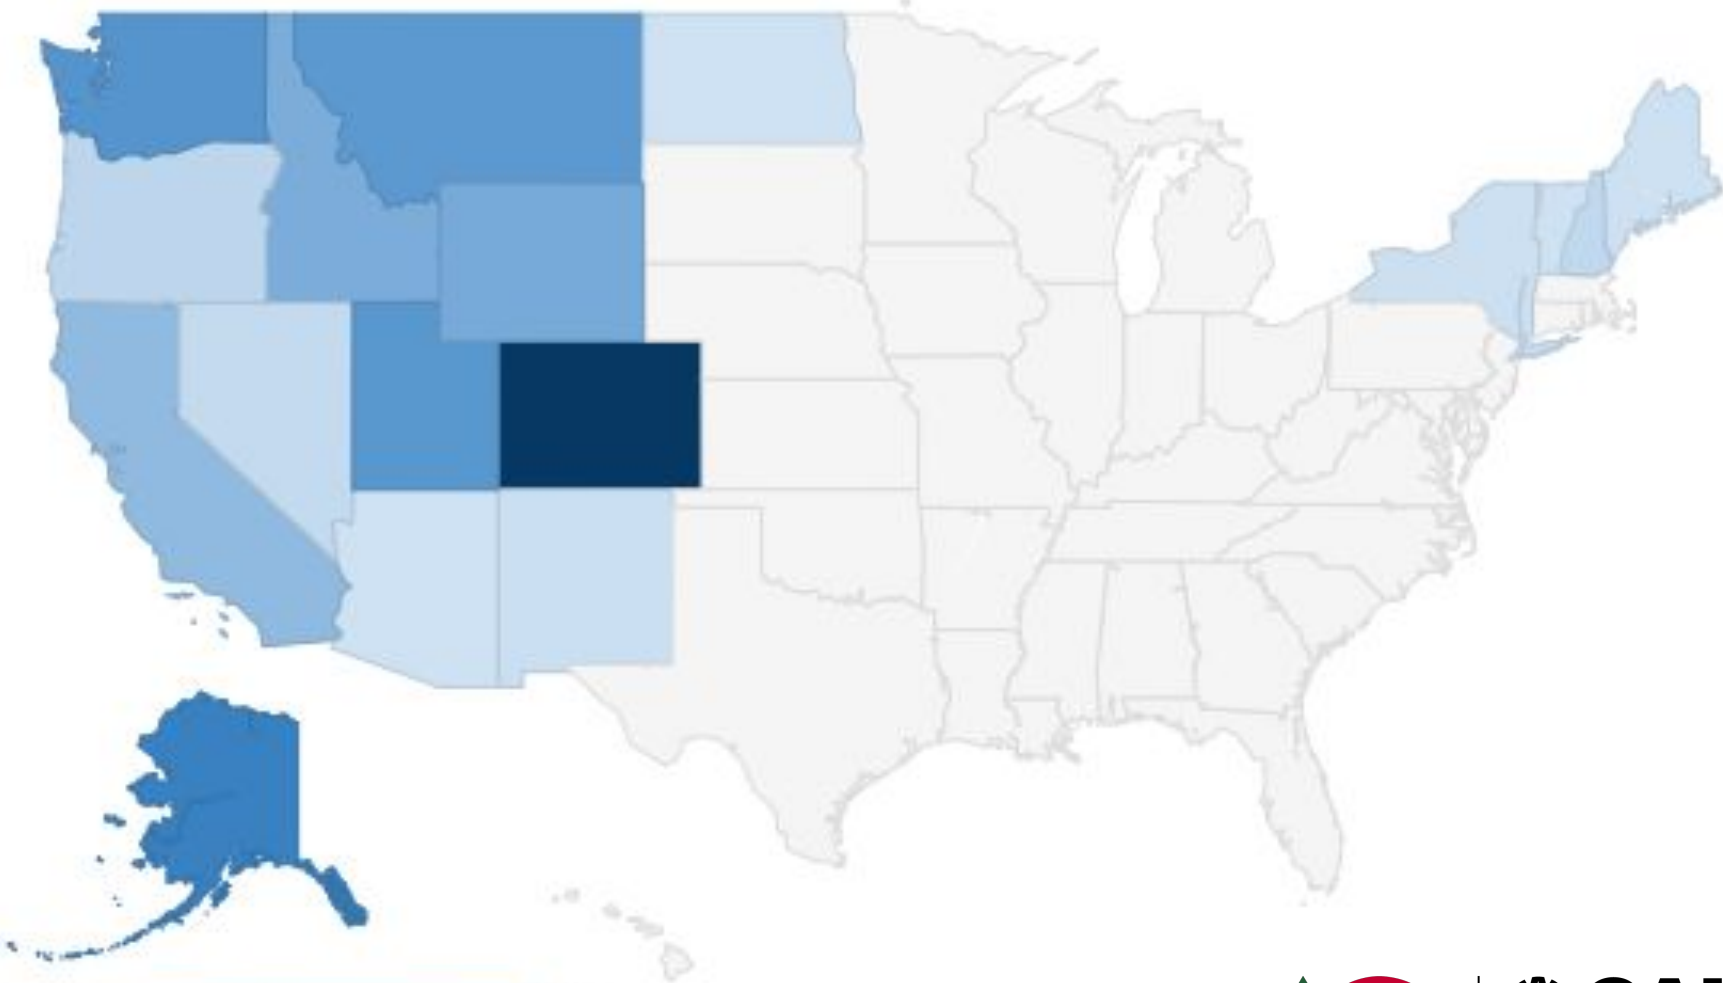

US Avalanche Fatalities by Avalanche Year 1950-51 to 2022-23

■ Annual Fatalities — 5 Year average

CAIC
Colorado Avalanche
Information Center

US Avalanche Fatalities by Avalanche Year 2003-04 to 2022-23

■ Annual Fatalities — 5 Year average

CAIC
Colorado Avalanche
Information Center

US Avalanche Fatalities by State 1950-51 to 2022-23

US Avalanche Fatalities by State 2013-14 to 2022-23

US Avalanche Fatalities by Avalanche Year 1950-51 to 2022-23

CAIC
Colorado Avalanche
Information Center

Colorado Avalanche Fatalities by Avalanche Year 1950-51 to 2022-23

US Avalanche Fatalities by Activity 1950-51 to 2022-23

US Avalanche Fatalities by Activity 2013-14 to 2022-23