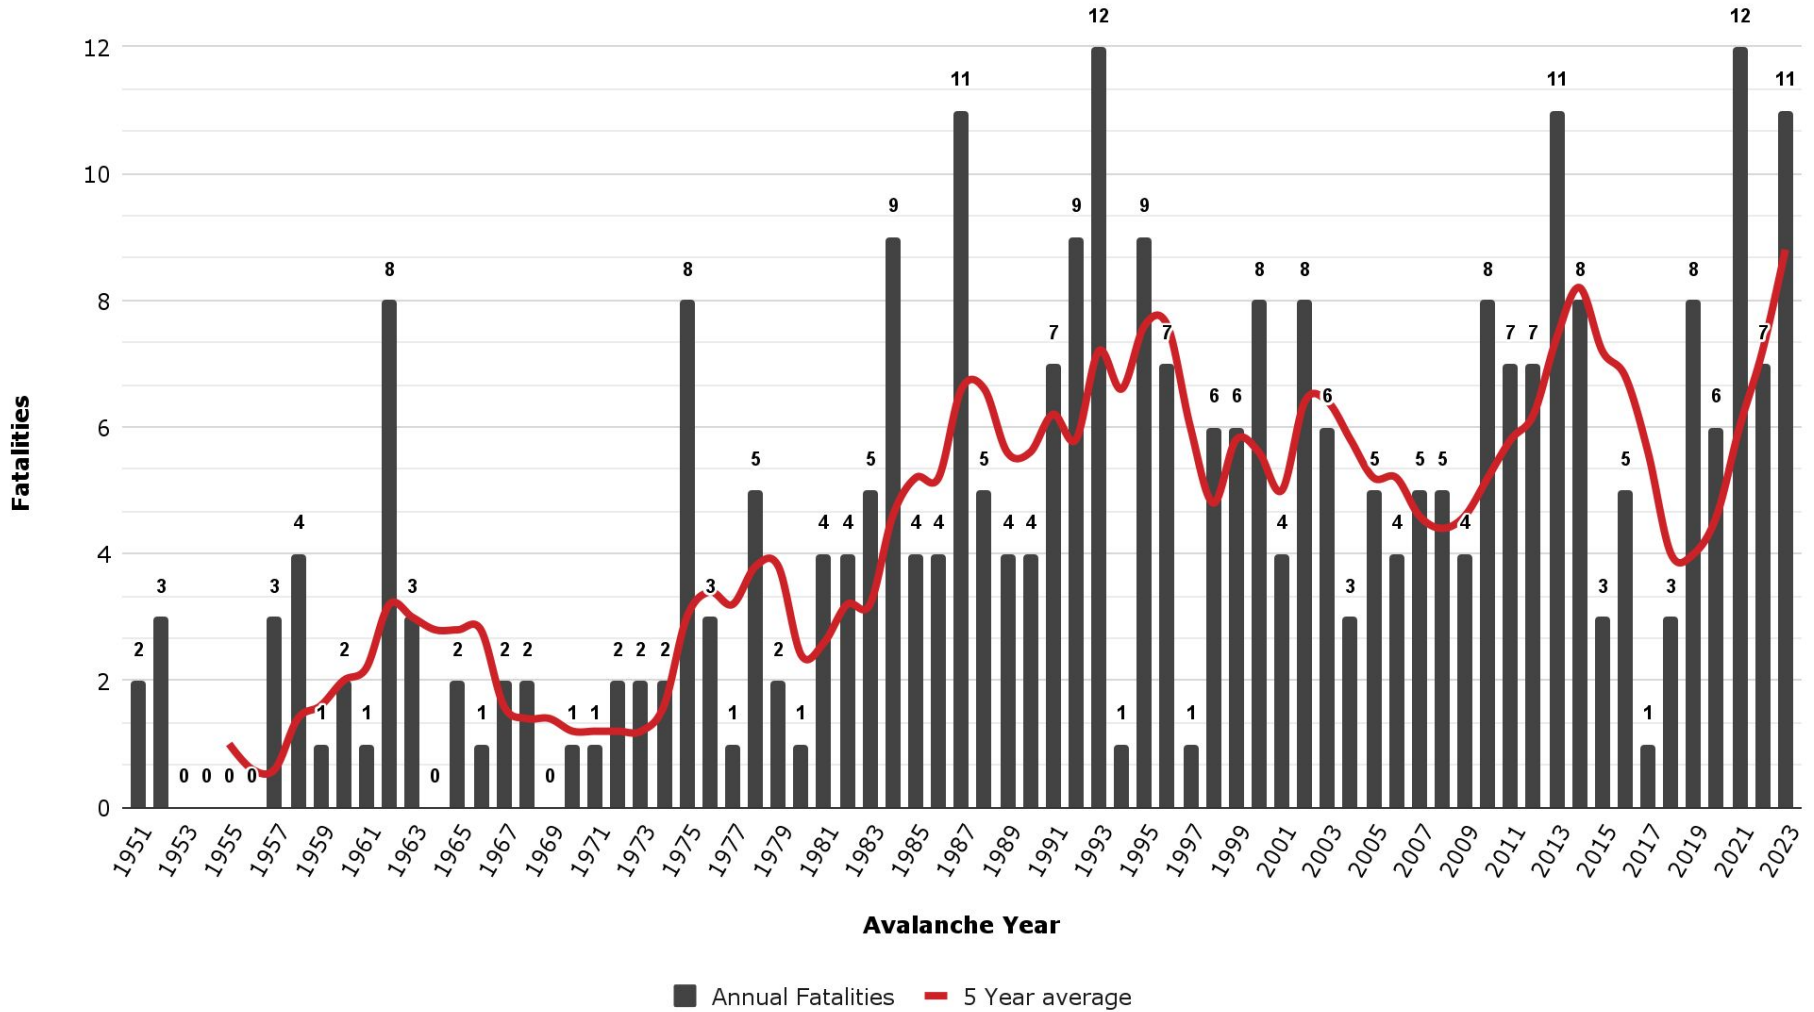

US Avalanche Fatalities by Avalanche Year 1950-51 to 2022-23

■ Annual Fatalities — 5 Year average

CAIC
Colorado Avalanche
Information Center

US Avalanche Fatalities by Avalanche Year 2003-04 to 2022-23

■ Annual Fatalities — 5 Year average

CAIC
Colorado Avalanche
Information Center

US Avalanche Fatalities by State 1950-51 to 2022-23

US Avalanche Fatalities by State 2013-14 to 2022-23

US Avalanche Fatalities by Avalanche Year 1950-51 to 2022-23

CAIC
Colorado Avalanche
Information Center

Colorado Avalanche Fatalities by Avalanche Year 1950-51 to 2022-23

US Avalanche Fatalities by Activity 1950-51 to 2022-23

US Avalanche Fatalities by Activity 2013-14 to 2022-23