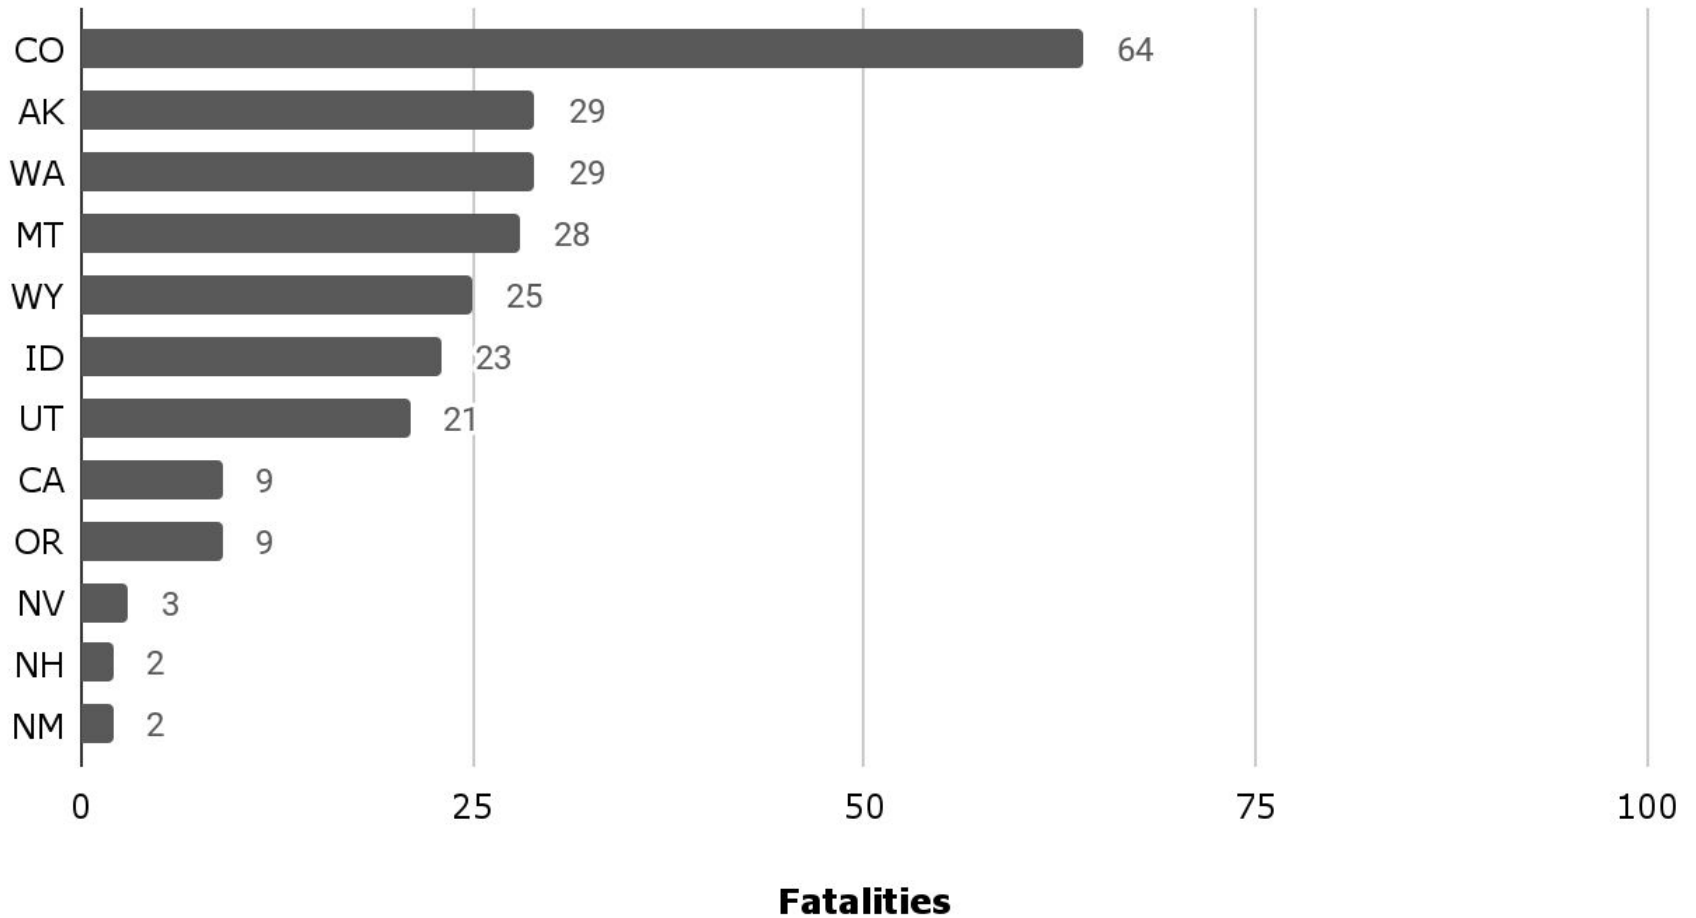

US Avalanche Fatalities by Avalanche Year 1950-51 to 2022-23

■ Annual Fatalities — 5 Year average

CAIC
Colorado Avalanche
Information Center

US Avalanche Fatalities by Avalanche Year 2003-04 to 2022-23

■ Annual Fatalities — 5 Year average

CAIC
Colorado Avalanche
Information Center

US Avalanche Fatalities by State 1950-51 to 2022-23

US Avalanche Fatalities by State 2013-14 to 2022-23

US Avalanche Fatalities by Avalanche Year 1950-51 to 2022-23