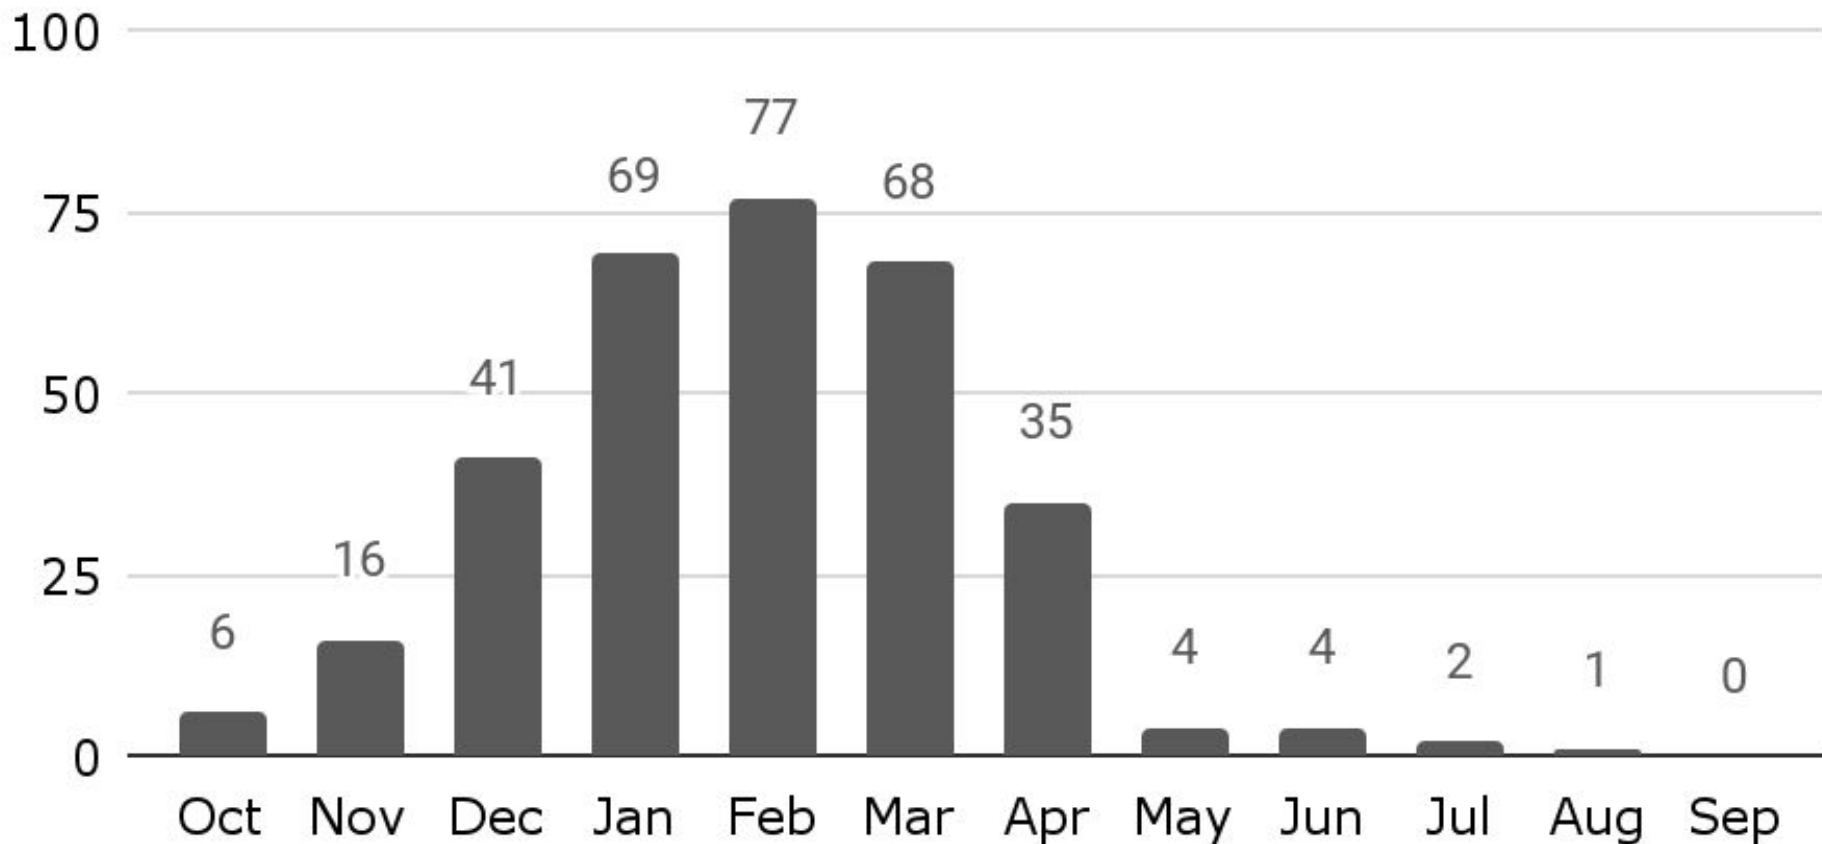

US Avalanche Fatalities by Month 1950-51 to 2022-23

CAIC
Colorado Avalanche
Information Center

US Avalanche Fatalities by Month 2013-14 to 2022-23

Colorado Avalanche Fatalities by Month 1950-51 to 2022-23